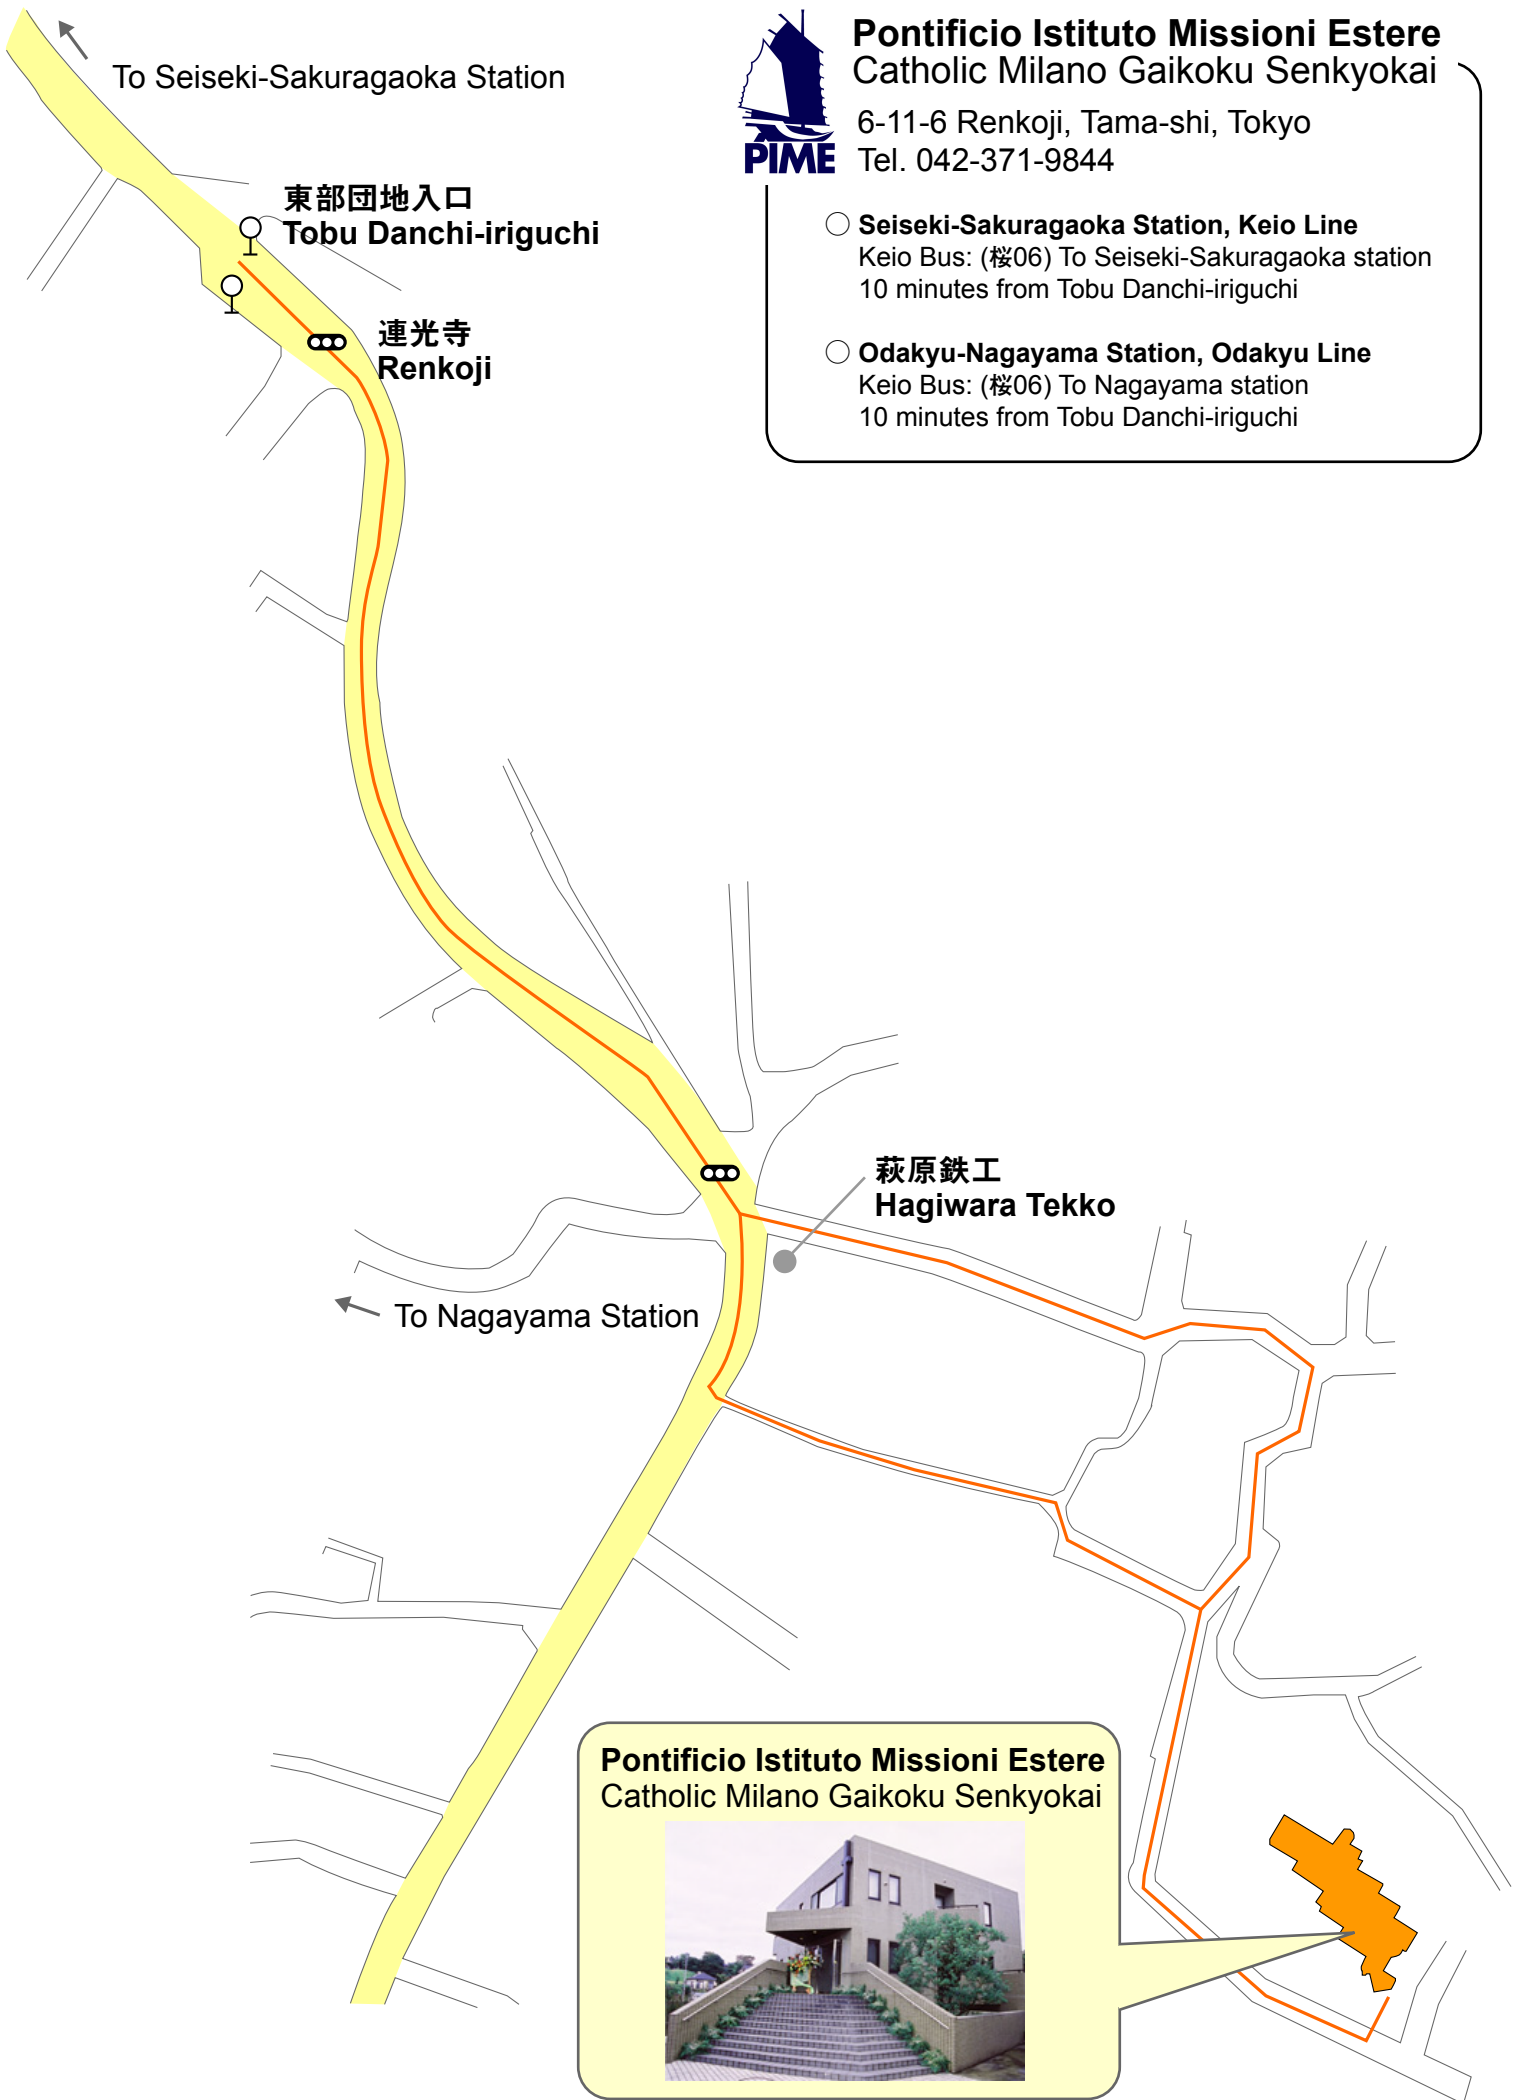

**Pontificio Istituto Missioni Estere
Catholic Milano Gaikoku Senkyokai**

6-11-6 Renkoji, Tama-shi, Tokyo
Tel. 042-371-9844

- **Seiseki-Sakuragaoka Station, Keio Line**
Keio Bus: (桜06) To Seiseki-Sakuragaoka station
10 minutes from Tobu Danchi-iriguchi
- **Odakyu-Nagayama Station, Odakyu Line**
Keio Bus: (桜06) To Nagayama station
10 minutes from Tobu Danchi-iriguchi

**Pontificio Istituto Missioni Estere
Catholic Milano Gaikoku Senkyokai**