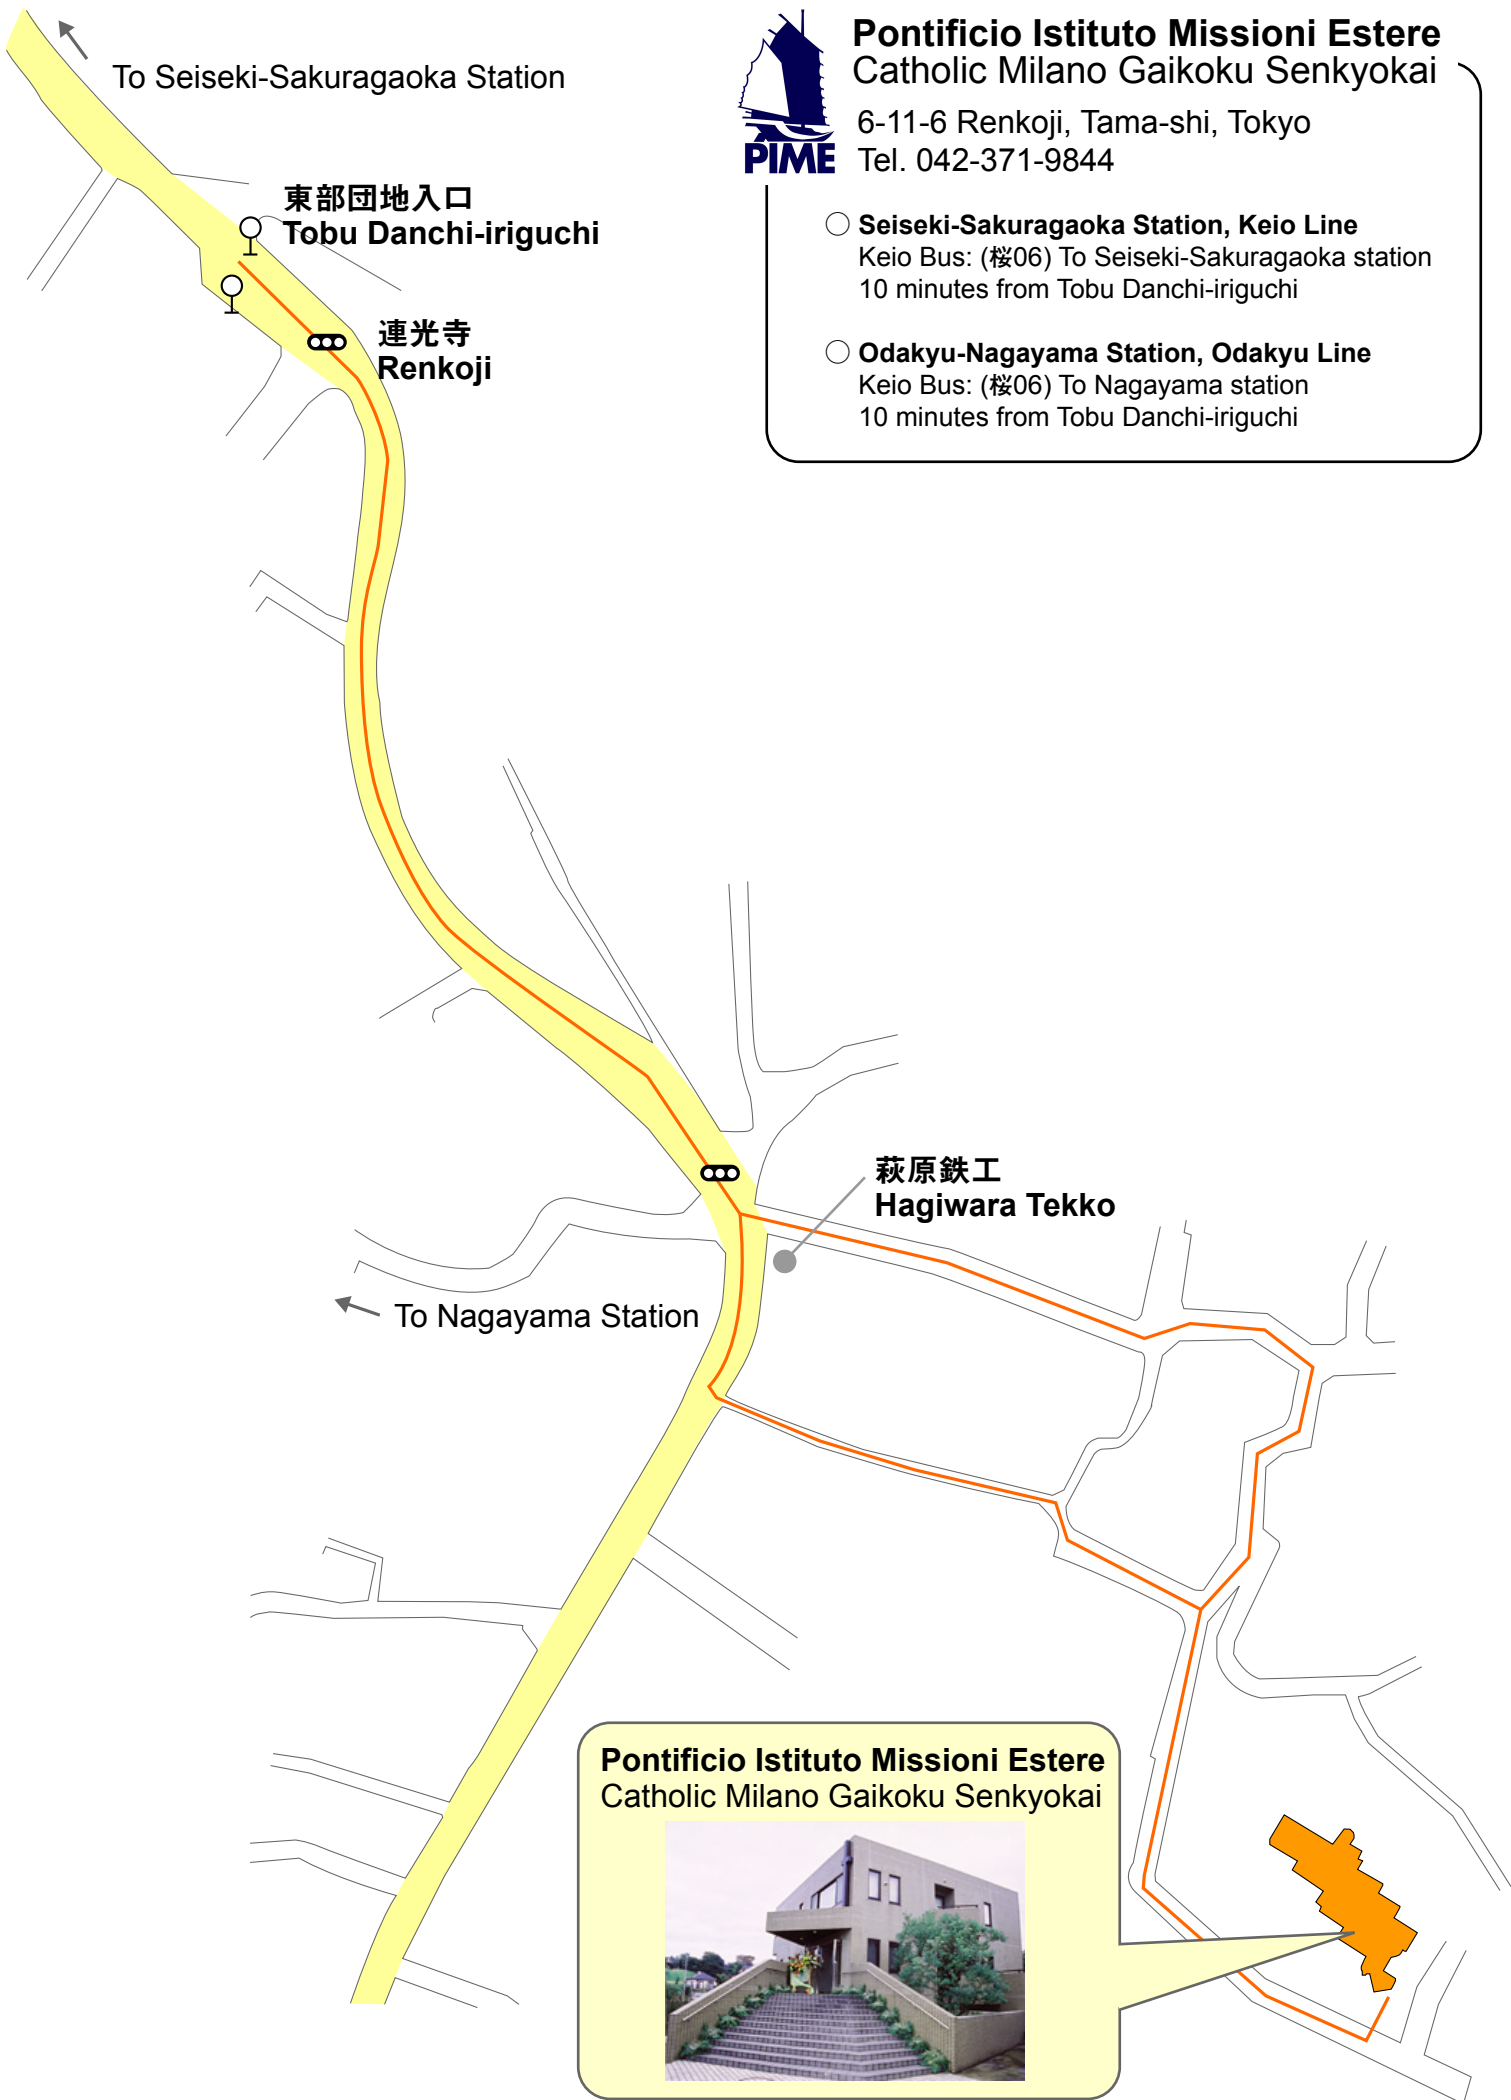

**Pontificio Istituto Missioni Estere  
Catholic Milano Gaikoku Senkyokai**

6-11-6 Renkoji, Tama-shi, Tokyo  
Tel. 042-371-9844

- **Seiseki-Sakuragaoka Station, Keio Line**  
Keio Bus: (桜06) To Seiseki-Sakuragaoka station  
10 minutes from Tobu Danchi-iriguchi
- **Odakyu-Nagayama Station, Odakyu Line**  
Keio Bus: (桜06) To Nagayama station  
10 minutes from Tobu Danchi-iriguchi

**Pontificio Istituto Missioni Estere  
Catholic Milano Gaikoku Senkyokai**